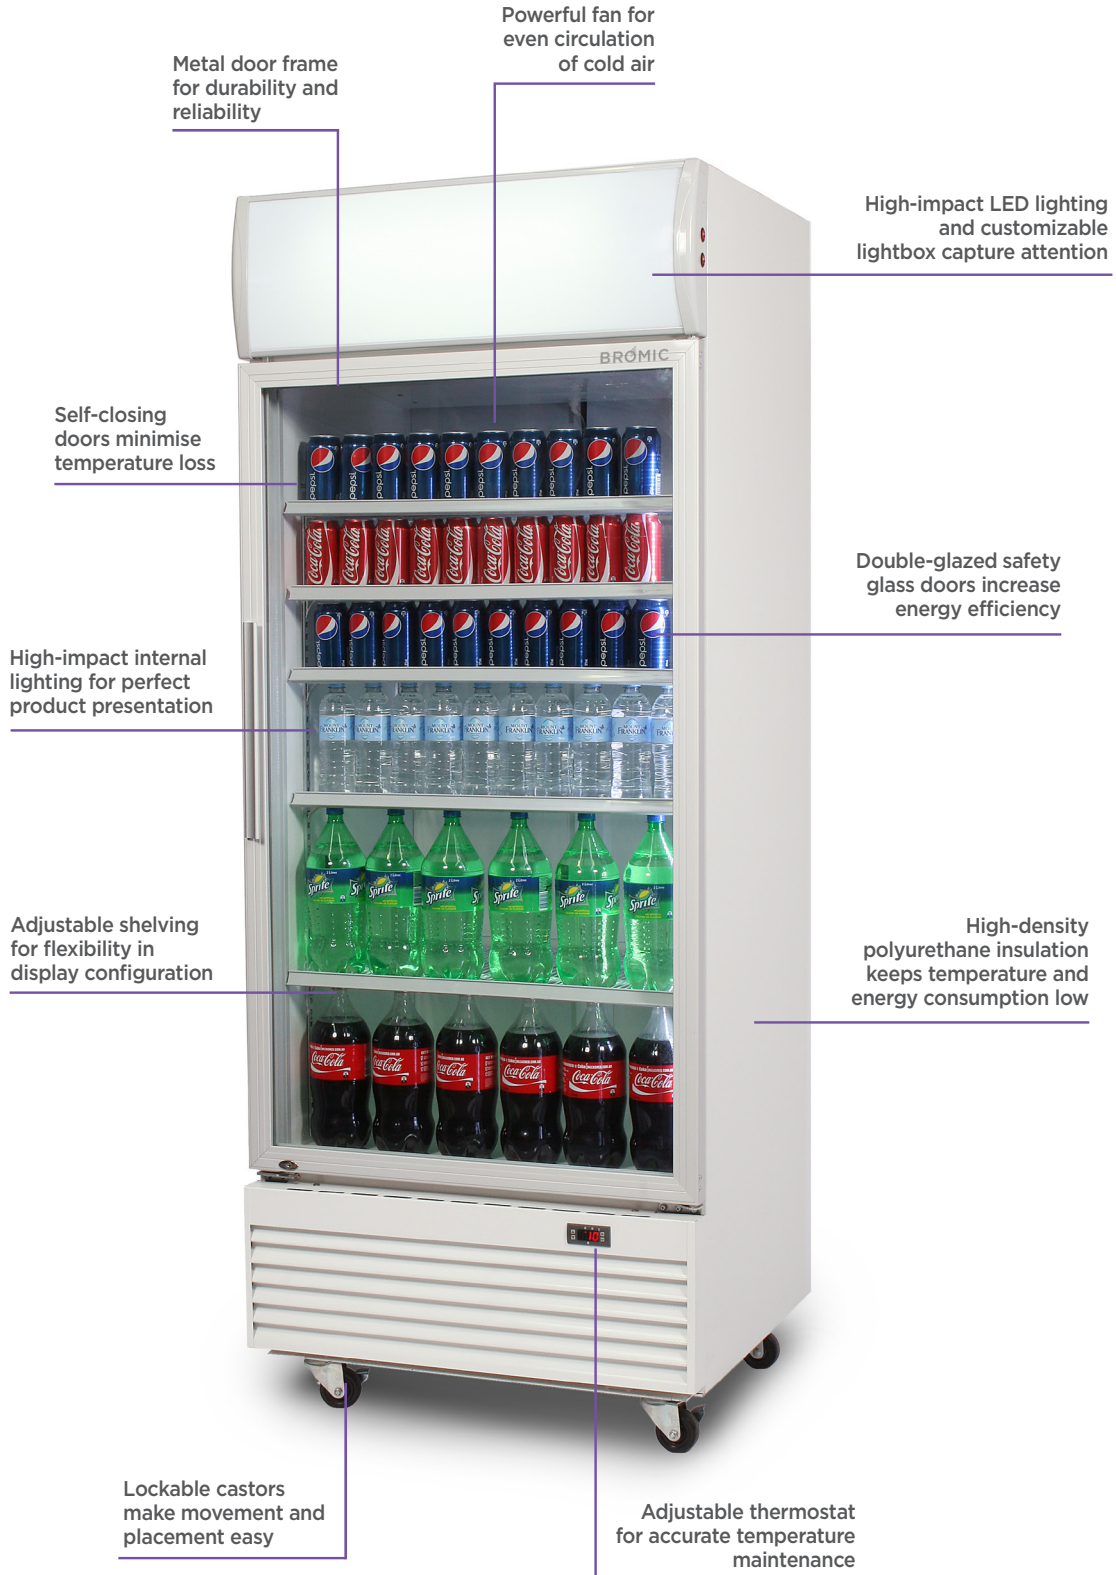

GM0660LW LED ECO | Flat Glass Door 660L LED Display Chiller

Vertical Displays & Storage

GM0660LW LED ECO | Flat Glass Door 660L LED Display Chiller

Vertical Displays & Storage

SPECIFICATIONS

Part Number	3736202	Door Swing Dimension	755mm
Capacity	660L	Total Depth of door open	1485mm
Temperature Range	+1 to +10°C	Door Shape	Flat
Max. Ambient Temp.	40°C	Self-Closing Door	Yes
Refrigeration Capacity	460W	Door Lock	Yes
Energy Consumption	5.5kWh/24h	No. of Doors	1
Current	3.3A	Temp. Controller	Digital
Gross Weight	124kg	Castors	Yes
Packaged Dimensions	870 x 750 x 2200 mm	No. of Shelves Incl. Base Per Door	6
Air-Circulation	Fan-Forced	Shelves Dimensions	720(w) x 510(d) mm
Drainage Points	N/A	Colour	White
Refrigerant	R134a	Warranty	1 Year, Parts & Labour
Plug Supplied	Yes, 1 x 10A	Warranty Service	Bromic Extra Care
Plug Location	Bottom Right		
Display Light Box	Yes		
Internal Light	LED		
Door Type	Double glazed safety glass door		

DIMENSIONS

External (mm)	
Width	840
Depth	730
Height	2166
Internal (mm)	
Width	740
Depth	595
Height	1531

BROMIC PTY Ltd reserve the right to alter specifications without notice.