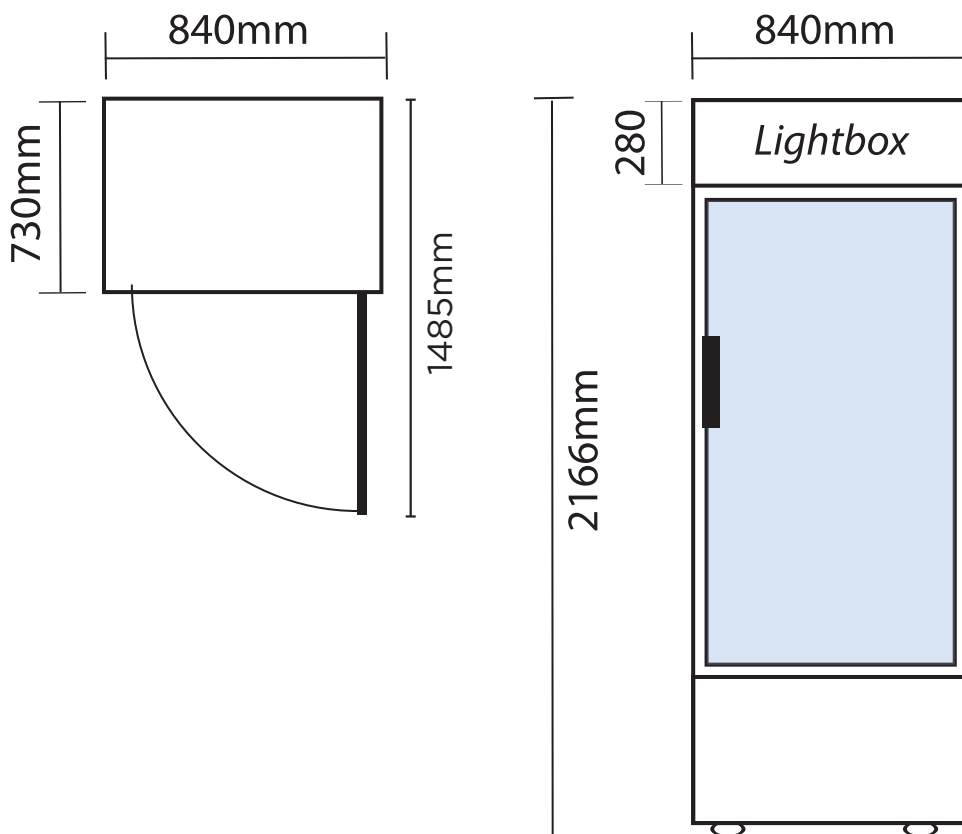

GM0660LW LED ECO | Flat Glass Door 660L LED Display Chiller

Vertical Displays & Storage

GM0660LW LED ECO | Flat Glass Door 660L LED Display Chiller

Vertical Displays & Storage

SPECIFICATIONS

Part Number	3736202	Door Swing Dimension	755mm
Capacity	660L	Total Depth of door open	1485mm
Temperature Range	+1 to +10°C	Door Shape	Flat
Max. Ambient Temp.	40°C	Self-Closing Door	Yes
Refrigeration Capacity	460W	Door Lock	Yes
Energy Consumption	5.5kWh/24h	No. of Doors	1
Current	3.3A	Temp. Controller	Digital
Gross Weight	124kg	Castors	Yes
Packaged Dimensions	870 x 750 x 2200 mm	No. of Shelves Incl. Base Per Door	6
Air-Circulation	Fan-Forced	Shelves Dimensions	720(w) x 510(d) mm
Drainage Points	N/A	Colour	White
Refrigerant	R134a	Warranty	1 Year, Parts & Labour
Plug Supplied	Yes, 1 x 10A	Warranty Service	Bromic Extra Care
Plug Location	Bottom Right		
Display Light Box	Yes		
Internal Light	LED		
Door Type	Double glazed safety glass door		

DIMENSIONS

External (mm)	
Width	840
Depth	730
Height	2166
Internal (mm)	
Width	740
Depth	595
Height	1531

BROMIC PTY Ltd reserve the right to alter specifications without notice.