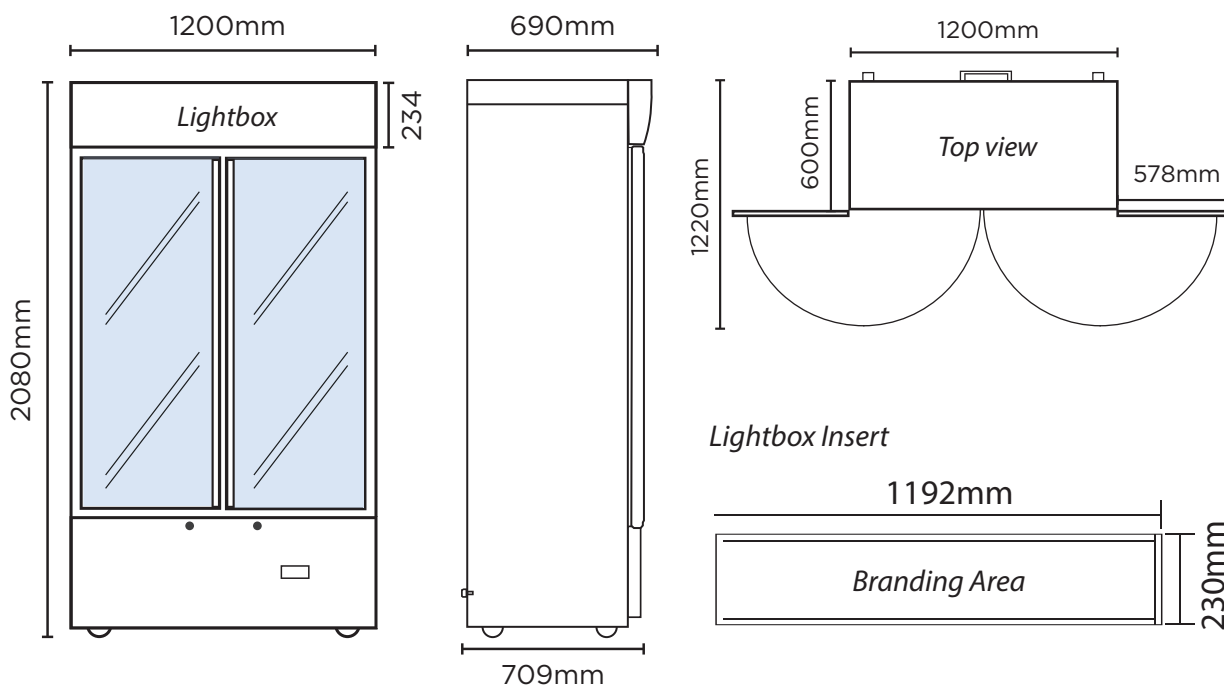

## GM1000LBCAS | Casette Flat Glass Door LED Display Chiller

### Vertical Displays & Storage

### SPECIFICATIONS

<b>Part Number</b>	3736251	<b>Door Swing Dimension</b>	660mm
<b>Capacity</b>	960L	<b>Total Depth of door open</b>	1220mm
<b>Temperature Range</b>	+2 to +5°C	<b>Door Shape</b>	Flat
<b>Max. Ambient Temp.</b>	38°C	<b>Self-Closing Door</b>	Yes
<b>Refrigeration Capacity</b>	520W	<b>Door Lock</b>	Yes
<b>Energy Consumption</b>	5.0kWh/24h	<b>No. of Doors</b>	2
<b>Current</b>	2.3A	<b>Temp. Controller</b>	Digital
<b>Gross Weight</b>	188kg	<b>Castors</b>	Yes
<b>Packaged Dimensions</b>	1270 x 755 x 2112 mm	<b>No. of Shelves Incl. Base Per Door</b>	6
<b>Air-Circulation</b>	Fan Forced	<b>Shelves Dimensions</b>	527(w) x 478(d) mm
<b>Drainage Points</b>	No Drainage Required	<b>Colour</b>	Black
<b>Refrigerant</b>	R290	<b>Warranty</b>	2 Years, Parts & Labour
<b>Plug Supplied</b>	Yes, 1 x 10A	<b>Warranty Service</b>	Bromic Extra Care
<b>Plug Location</b>	Bottom Left		
<b>Display Light Box</b>	Yes		
<b>Internal Light</b>	LED		
<b>Door Type</b>	Glass		

### DIMENSIONS

External (mm)	
<b>Width</b>	1200
<b>Depth</b>	690
<b>Height</b>	2080
Internal (mm)	
<b>Width</b>	1090
<b>Depth</b>	545
<b>Height</b>	1465

BROMIC PTY Ltd reserve the right to alter specifications without notice.